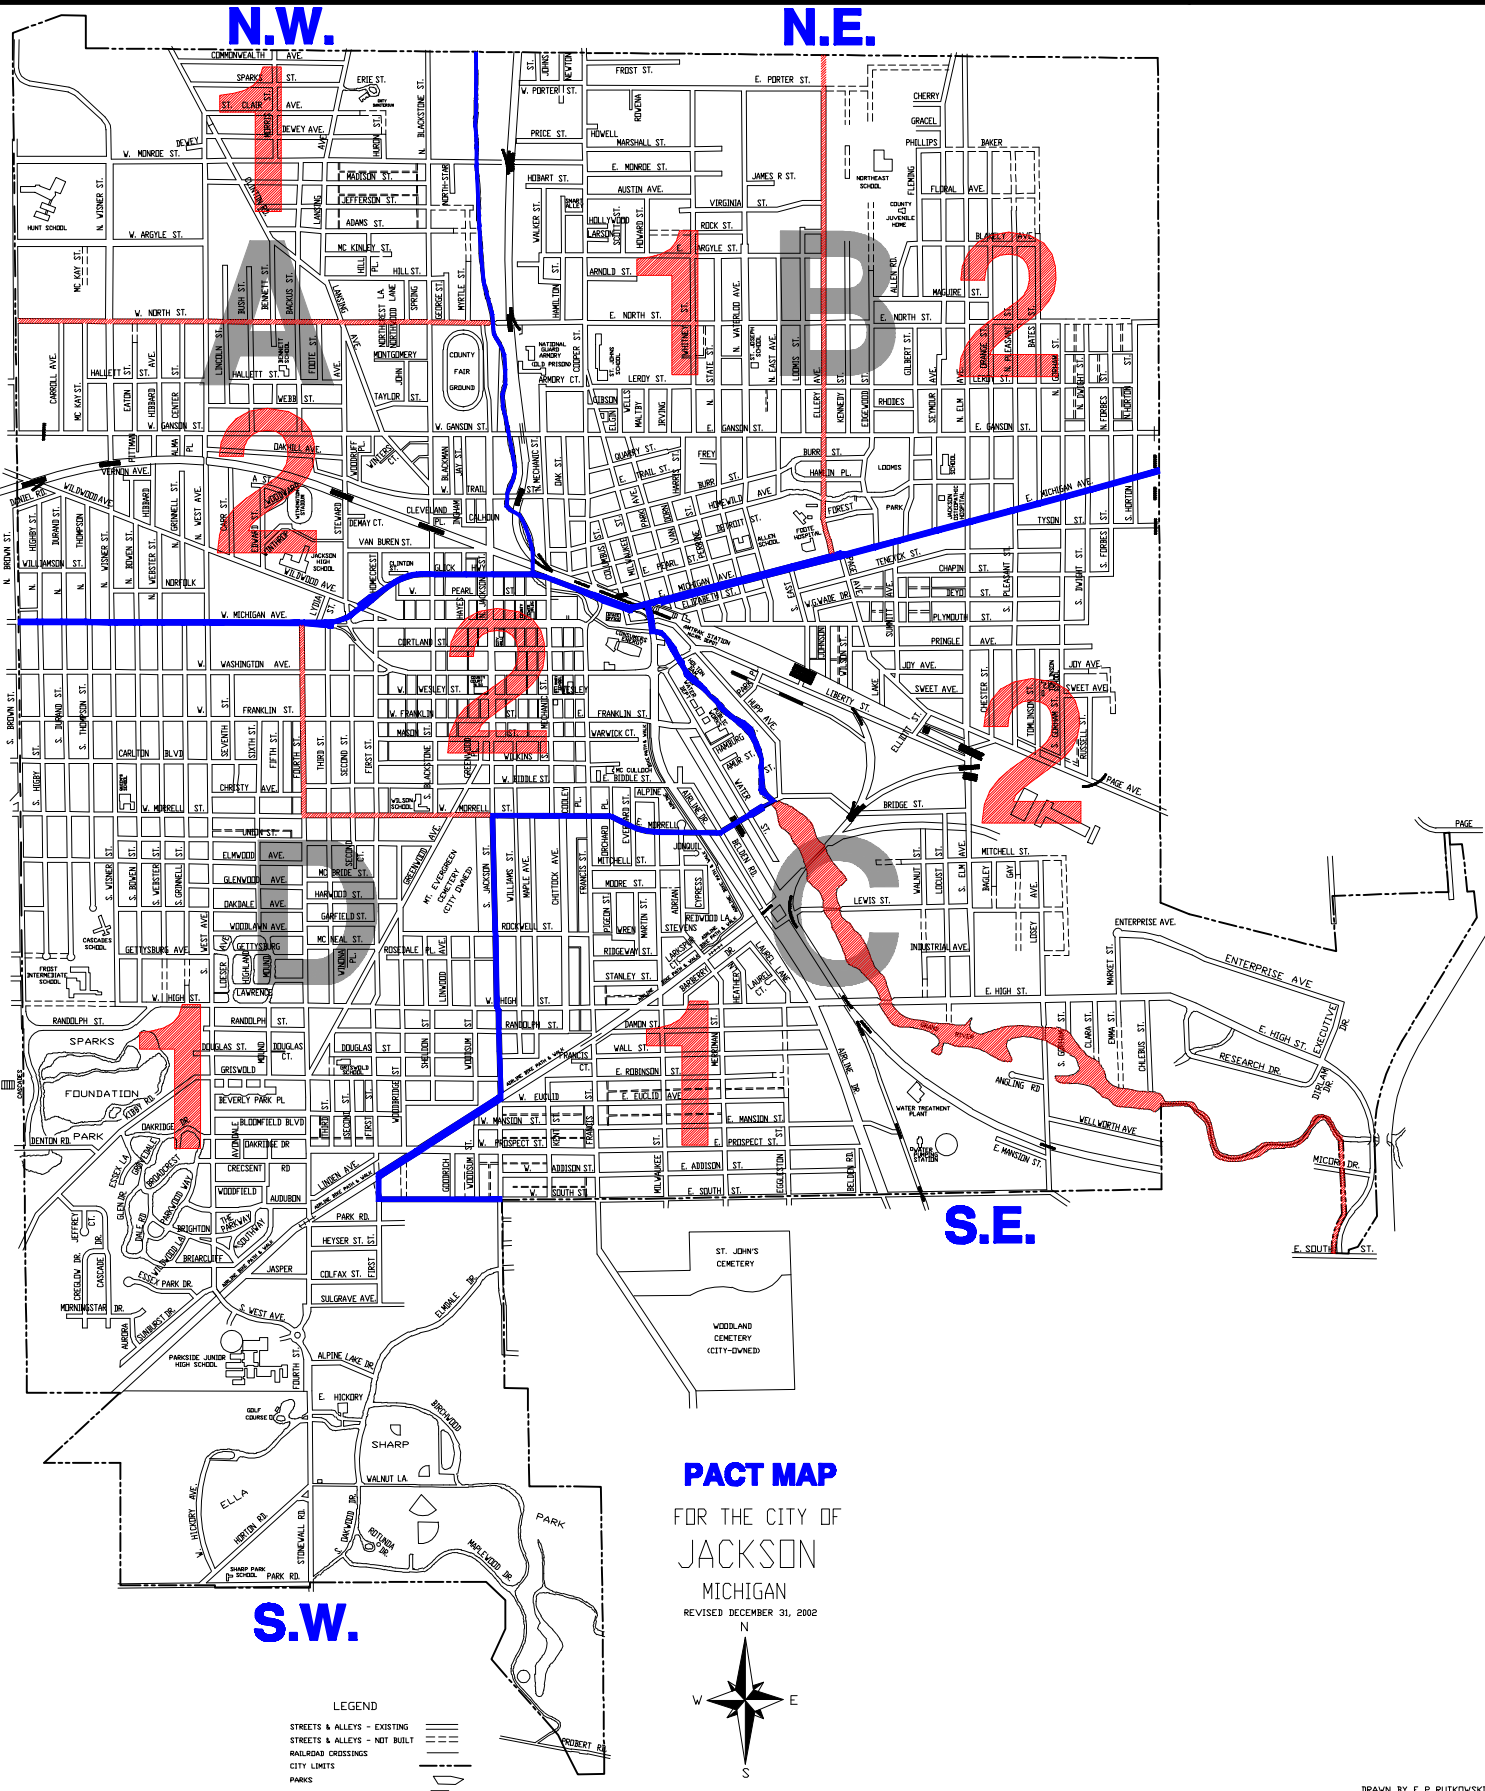

N.W.

N.E.

S.E.

S.W.

PACT MAP
FOR THE CITY OF
JACKSON
MICHIGAN
REVISED DECEMBER 31, 2002